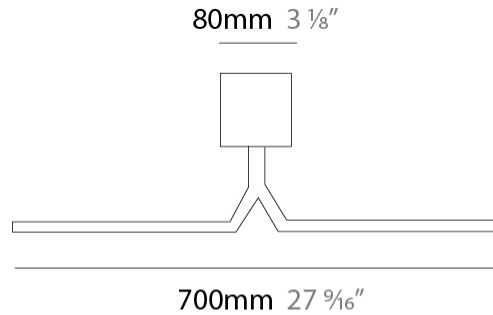

PROJECT	_____
TYPE	_____
SPECIFIER	_____
QUANTITY	_____
DATE	_____

YIPPIE SURFACE

D43048-

base number   Finish
Options

1. To build a product code in our configurator select the specify button on the base model # product page
2. To build a manual product code on this datasheet choose from the options listed below in blue font and add the suffix to the base model #

GENERAL

Series: Yippie _____
Brand: Icone _____
Division: Design _____
Mounting Type: Surface _____
Mounting Location: Wall _____
Subcategory: Picture Light _____

PHYSICAL

Shape: Rectangle _____
Length (mm): 700 _____
Length (in): 27 ⁹/₁₆ _____
Extension (mm): 500 _____
Extension (in): 19 ¹¹/₁₆ _____
Light Distribution: Direct / Indirect _____
Fixture Finish: [BBZ / CHR / MGD](#) _____
Fixture Material: Brass _____

ELECTRICAL

Lamp Type: LED _____
Input Wattage (W): 7.92 _____
Dimming: Non-Dimmable _____
Driver Included: Yes _____
Driver Location: Integrated _____
Driver Type: Constant Voltage - Universal _____
Driver Class: Class 2 _____
Input Voltage (V): 120 - 277 _____
Output Voltage (V): 12 _____
Upon Request: (See components) Remote: 0-10Vdc dimming _____

LED

Color Temperature (°K): 3000 _____
Nominal Lumen (lm): 660 _____
CRI: >90 CRI _____
Lamp Life (hrs): 50000 _____

OPTICAL

RATINGS AND CERTIFICATIONS

Certified By: Certified for North American Standards _____
IP rating: IP20 _____